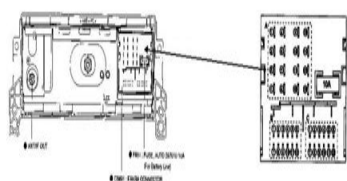

Mini Single Slot CD Head Unit (Alpine CD53 R50 PIN 6-917-521)

[Download PDF version of :
Cd53 Alpine Radio Wiring Diagram](#)

CD53-A										
Pin	Color	Pin	Color	Pin	Color	Pin	Color	Pin	Color	
1	Red	Yellow/Black	5	Red	Yellow/Black	9	Green/Blue	White/Red/Black	13	Purple/White
2	Blue	Yellow/Black	6	Red	Yellow/Black	10	Green/Blue	White/Red/Black	14	Orange/Black
3	Blue	Black/Black	7	FL	Black/Black	11	Black	White	15	Black
4	FL	Black/Black	8	NC	Black/Black	12	Ground	Black	16	White